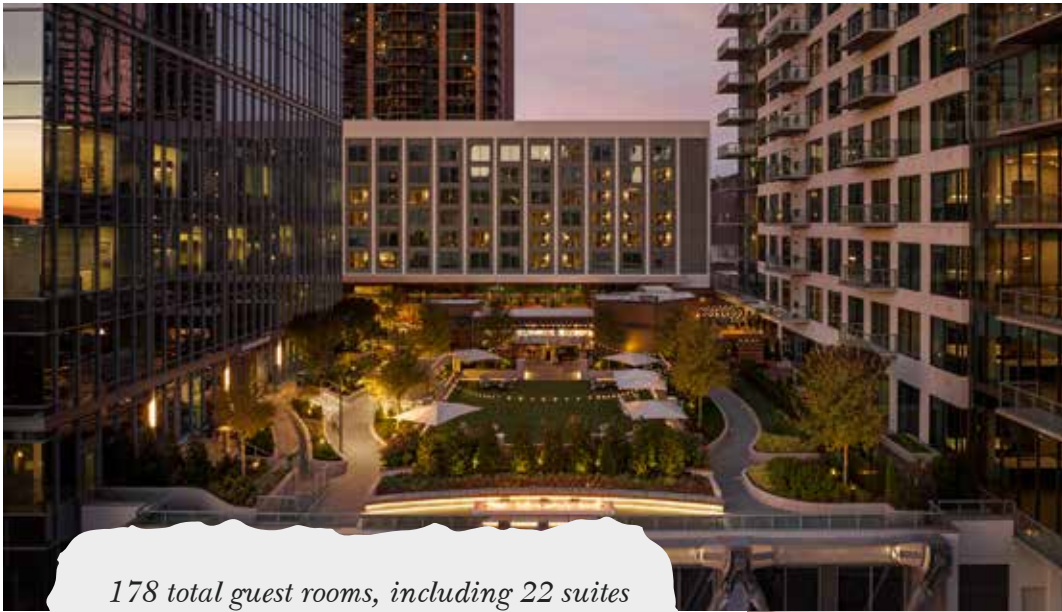

EPICUREAN

ATLANTA

AUTOGRAPH COLLECTION®
HOTELS

178 total guest rooms, including 22 suites

Food & wine focused hotel with a
culinary legacy

3096 sq.ft. Ballroom and 6 breakout rooms,
4 of which can double as hospitality suites

Culinary theatre with 70 seats

9th Floor Sky Terrace events lawn with
breathtaking views of Midtown Atlanta

Swimming pool with 3 private cabanas
Well-equipped fitness center

Choose from three dining outlets:
Reverence: Chef-driven signature restaurant
Aerial Kitchen & Bar: On the rooftop
The Office Bar: For casual fare

1117 West Peachtree St. | Atlanta, GA 30309

EPICUREANHOTELATLANTA.COM

VENUE CAPACITIES

| | | SQUARE FOOTAGE | BANQUET | CLASSROOM 2 PER 6' | CLASSROOM 3 PER 6' | CONFERENCE | CRESCENT 6 PER ROUND | HOLLOW 2 PER 6' | THEATER | U-SHAPE 2 PER 6' |
|--------------------|----------------------------|----------------|---------|-----------------------|-----------------------|------------|-------------------------|--------------------|---------|---------------------|
| GRAND CRU BALLROOM | 9th Floor | 3096 | 160 | 120 | 180 | - | 96 | 44 | 286 | 36 |
| | Divisible by 2 | | 80 | 40 | 60 | - | 48 | 28 | 121 | 26 |
| EPICUREAN THEATRE | 9th Floor; Divisible by 2 | 1780 | | 71 | | | | | | |
| CORONET | 9th Floor; Breakout Room | 585 | 20 | 16 | 24 | 12 | 12 | 16 | 40 | 14 |
| CRESTHAVEN | 9th Floor; Boardroom | 368 | 10 | 8 | 12 | 8 | 6 | - | 24 | 6 |
| MAJESTIC | 10th Floor; Meeting Room 1 | 735 | 40 | 16 | 24 | 12 | 24 | 16 | 50 | 14 |
| LORING | 10th Floor; Meeting Room 2 | 682 | 40 | 16 | 24 | 12 | 24 | 16 | 50 | 14 |
| CAROGEM | 10th Floor; Meeting Room 3 | 561 | 20 | 12 | 18 | 12 | 12 | 16 | 36 | 14 |
| SUNLAND | 10th Floor; Boardroom | 345 | 10 | 6 | 9 | 8 | 6 | - | 24 | - |
| SKY TERRACE | 9th Floor; Event Lawn | 3674 | 240 | | | | | | 288 | |