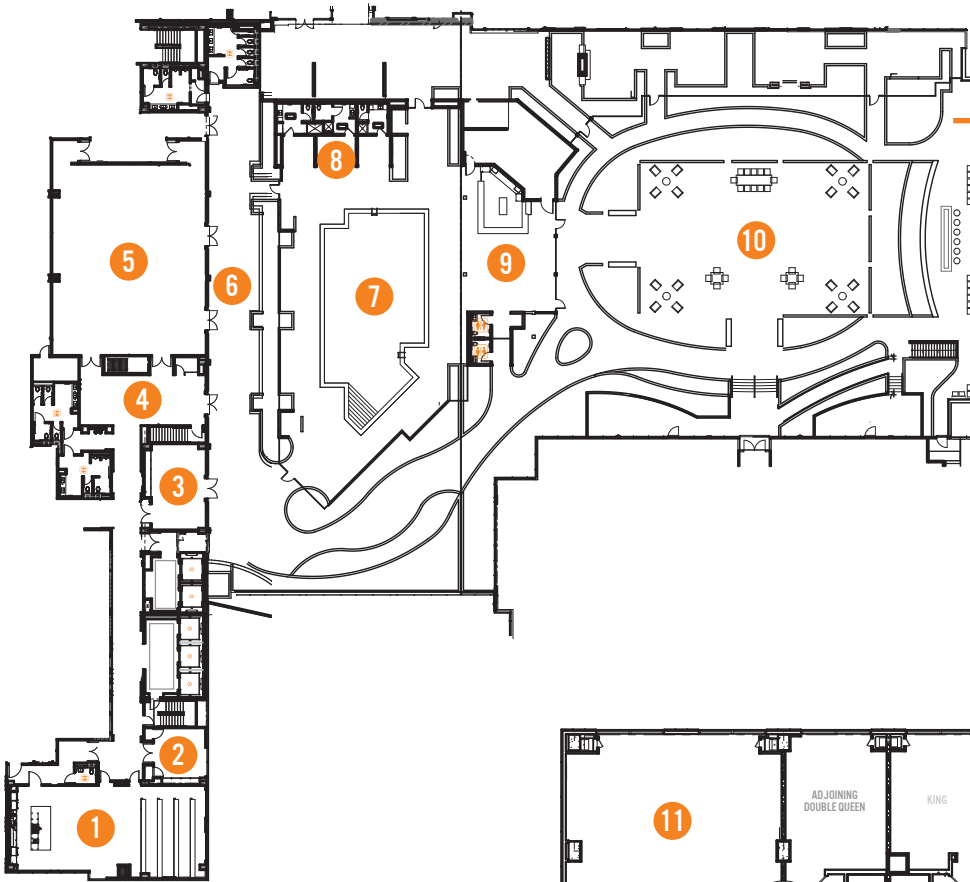

Culinary theatre with 70 seats

9th Floor Sky Terrace events lawn with
breathtaking views of Midtown Atlanta

Swimming pool with 3 private cabanas
Well-equipped fitness center

Choose from three dining outlets:
Reverence: Chef-driven signature restaurant
Aerial Kitchen & Bar: On the rooftop
The Office Bar: For casual fare

1117 West Peachtree St. | Atlanta, GA 30309

EPICUREANHOTELATLANTA.COM

VENUE CAPACITIES

| | | SQUARE FOOTAGE | BANQUET | CLASSROOM 2 PER 6' | CLASSROOM 3 PER 6' | CONFERENCE | CRESCENT 6 PER ROUND | HOLLOW 2 PER 6' | THEATER | U-SHAPE 2 PER 6' |
|--------------------|----------------------------|----------------|---------|-----------------------|-----------------------|------------|-------------------------|--------------------|---------|---------------------|
| GRAND CRU BALLROOM | 9th Floor | 3096 | 160 | 120 | 180 | - | 96 | 44 | 286 | 36 |
| | Divisible by 2 | | 80 | 40 | 60 | - | 48 | 28 | 121 | 26 |
| EPICUREAN THEATRE | 9th Floor; Divisible by 2 | 1780 | | 71 | | | | | | |
| CORONET | 9th Floor; Breakout Room | 585 | 20 | 16 | 24 | 12 | 12 | 16 | 40 | 14 |
| CRESTHAVEN | 9th Floor; Boardroom | 368 | 10 | 8 | 12 | 8 | 6 | - | 24 | 6 |
| MAJESTIC | 10th Floor; Meeting Room 1 | 735 | 40 | 16 | 24 | 12 | 24 | 16 | 50 | 14 |
| LORING | 10th Floor; Meeting Room 2 | 682 | 40 | 16 | 24 | 12 | 24 | 16 | 50 | 14 |
| CAROGEM | 10th Floor; Meeting Room 3 | 561 | 20 | 12 | 18 | 12 | 12 | 16 | 36 | 14 |
| SUNLAND | 10th Floor; Boardroom | 345 | 10 | 6 | 9 | 8 | 6 | - | 24 | - |
| SKY TERRACE | 9th Floor; Event Lawn | 3674 | 240 | | | | | | 288 | |

9TH FLOOR

- 1 EPICUREAN THEATRE
- 2 CRESTHAVEN
- 3 CORONET
- 4 PRE-FUNCTION
- 5 GRAND CRU BALLROOM
- 6 GRAND CRU TERRACE*
- 7 POOL*
- 8 CABANAS*
- 9 AERIAL KITCHEN & BAR*
- 10 SKY TERRACE EVENT LAWN*

* outdoor space